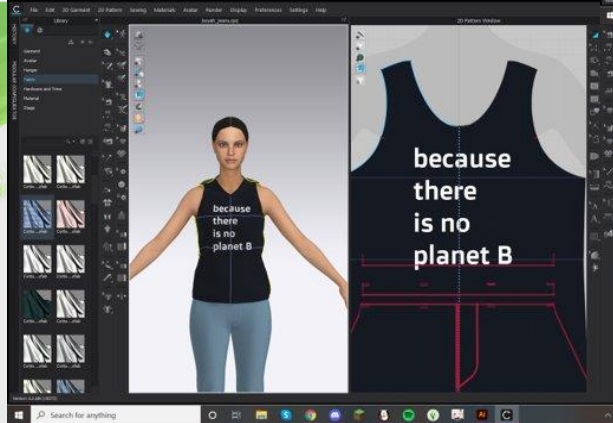

The image features a light gray background with three horizontal, overlapping brushstrokes in shades of purple and blue. The top stroke is a deep blue, the middle is a medium purple, and the bottom is a lighter, vibrant purple. A white rectangular frame is centered over the brushstrokes, containing the text "BIG DADDIES" in a bold, white, sans-serif font.

BIG DADDIES

**A DIFFERENT KIND OF
VIRTUAL SHOPPING
EXPERIENCE**

RESEARCH FINDINGS

VIRTUAL SPACE

PHYSICAL SPACE

CLOTHING MODELS

Store Furnishings:

Boyish

Ecoalf

The Big Favorite

THE MAGIC MIRROR
STORE SYSTEM IS A :

- KIDS PLAY AREA
- CHECKOUT AREA
- ANONYMOUS STRESS FREE SHOPPING OPTION
- ENTIRE STORE.