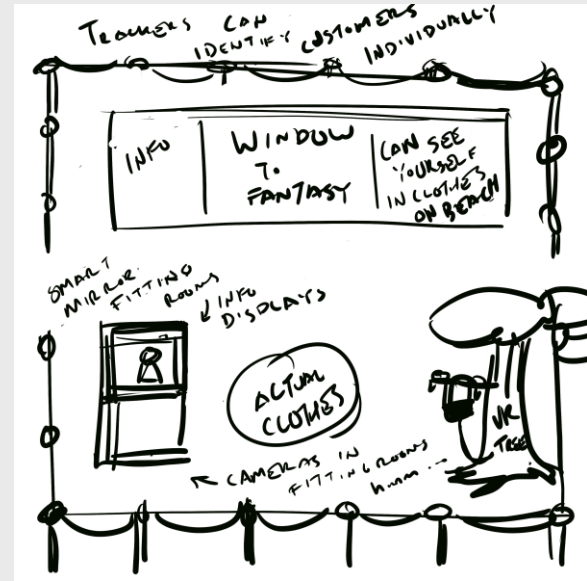

The image features a light gray background with three horizontal, overlapping brushstrokes in shades of purple and blue. The top stroke is a deep blue, the middle is a medium purple, and the bottom is a lighter, vibrant purple. A white rectangular frame is centered over the brushstrokes, containing the text "BIG DADDIES" in a bold, white, sans-serif font.

BIG DADDIES

**A DIFFERENT KIND OF
VIRTUAL SHOPPING
EXPERIENCE**

RESEARCH FINDINGS

VIRTUAL SPACE

PHYSICAL SPACE

CLOTHING MODELS

Store Furnishings:

Boyish

Ecoalf

The Big Favorite

THE MAGIC MIRROR
STORE SYSTEM IS A :

- KIDS PLAY AREA
- CHECKOUT AREA
- ANONYMOUS STRESS FREE SHOPPING OPTION
- ENTIRE STORE.