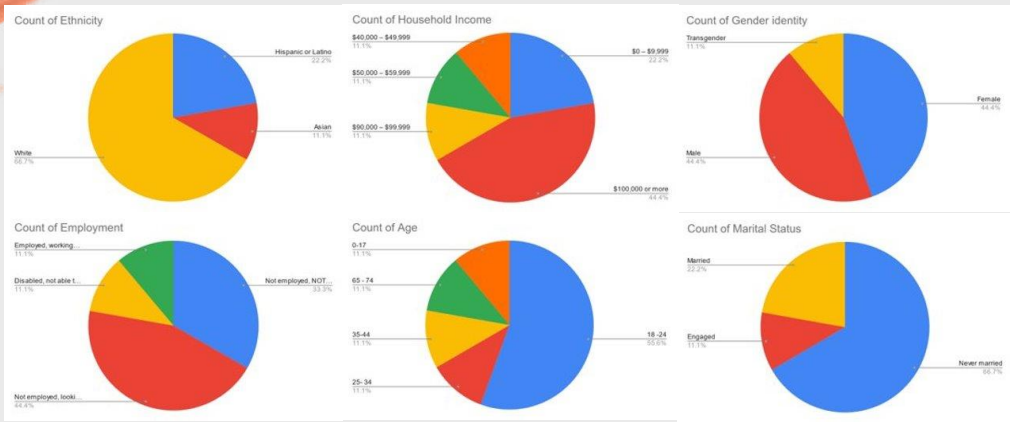

RESEARCH FINDINGS