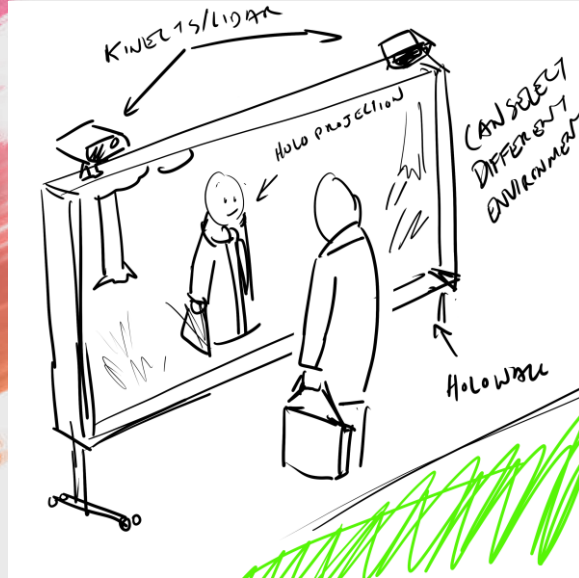

The image features a light gray background with three horizontal, overlapping brushstrokes in shades of purple and blue. The top stroke is a deep blue, the middle is a medium purple, and the bottom is a lighter, vibrant purple. A white rectangular frame is centered over the brushstrokes, containing the text "BIG DADDIES" in a bold, white, sans-serif font.

BIG DADDIES

**A DIFFERENT KIND OF
VIRTUAL SHOPPING
EXPERIENCE**

RESEARCH FINDINGS

VIRTUAL SPACE

PHYSICAL SPACE

CLOTHING MODELS

Store Furnishings:

Boyish

Ecoalf

The Big Favorite

THE MAGIC MIRROR
STORE SYSTEM IS A :

- KIDS PLAY AREA
- CHECKOUT AREA
- ANONYMOUS STRESS FREE SHOPPING OPTION
- ENTIRE STORE.