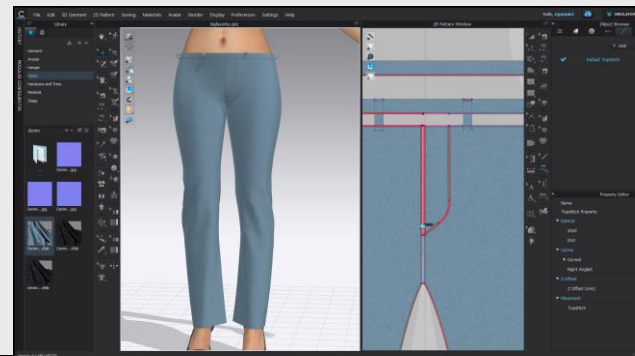

The image features a light gray background with three horizontal, overlapping brushstrokes in shades of purple and blue. The top stroke is a deep blue, the middle is a medium purple, and the bottom is a lighter, vibrant purple. A white rectangular frame is centered over the brushstrokes, containing the text "BIG DADDIES" in a bold, white, sans-serif font.

BIG DADDIES

**A DIFFERENT KIND OF
VIRTUAL SHOPPING
EXPERIENCE**

RESEARCH FINDINGS

VIRTUAL SPACE

PHYSICAL SPACE

CLOTHING MODELS

Store Furnishings:

Boyish

Ecoalf

The Big Favorite

THE MAGIC MIRROR
STORE SYSTEM IS A :

- KIDS PLAY AREA
- CHECKOUT AREA
- ANONYMOUS STRESS FREE SHOPPING OPTION
- ENTIRE STORE.