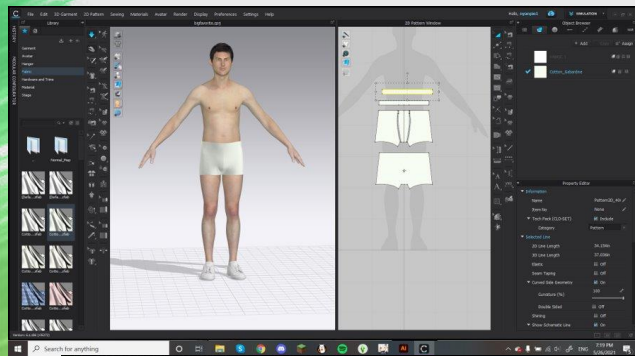

The image features a light gray background with three horizontal, overlapping brushstrokes in shades of purple and blue. The top stroke is a deep blue, the middle is a medium purple, and the bottom is a lighter, vibrant purple. A white rectangular frame is centered over the brushstrokes, containing the text "BIG DADDIES" in a bold, white, sans-serif font.

BIG DADDIES

**A DIFFERENT KIND OF
VIRTUAL SHOPPING
EXPERIENCE**

RESEARCH FINDINGS

VIRTUAL SPACE

PHYSICAL SPACE

CLOTHING MODELS

Store Furnishings:

Boyish

Ecoalf

The Big Favorite

THE MAGIC MIRROR
STORE SYSTEM IS A :

- KIDS PLAY AREA
- CHECKOUT AREA
- ANONYMOUS STRESS FREE SHOPPING OPTION
- ENTIRE STORE.