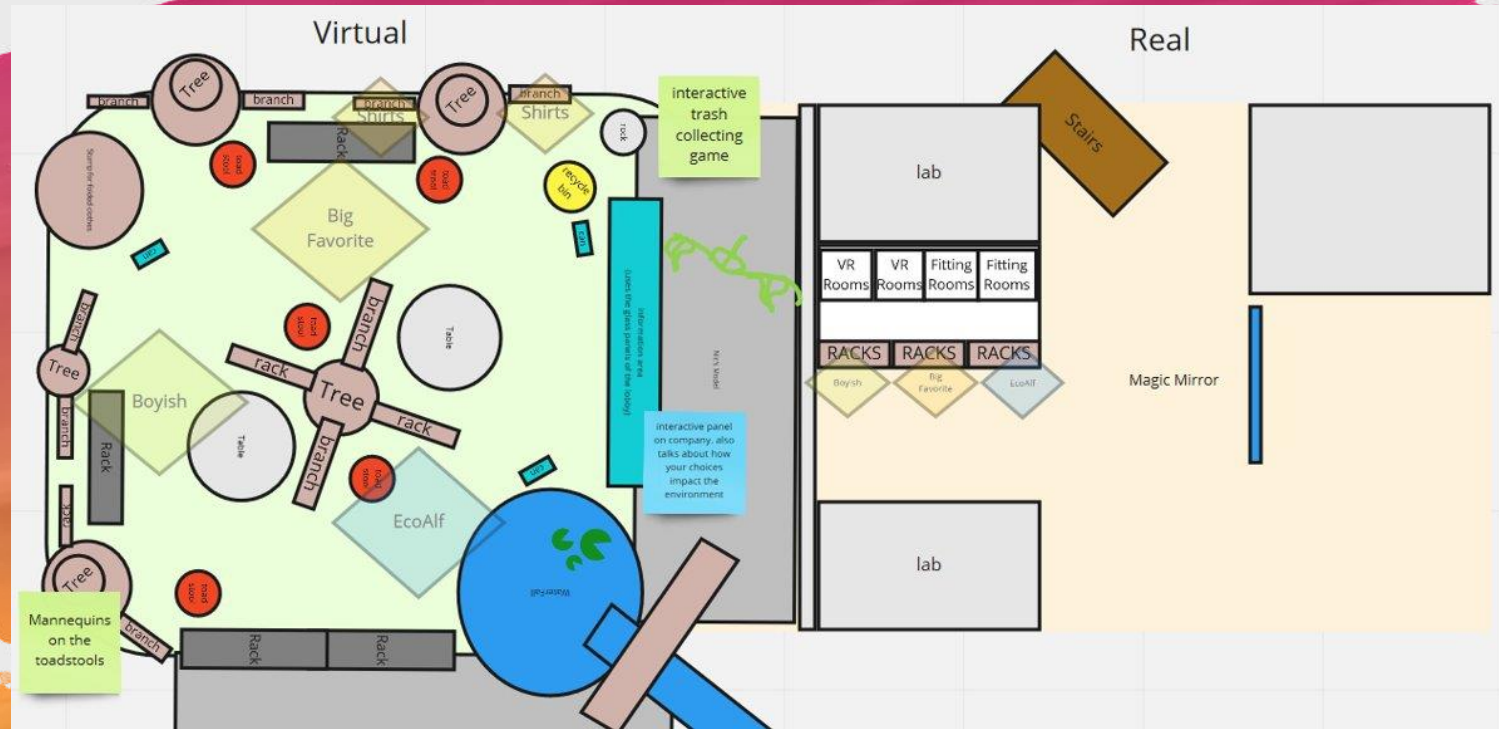

The image features a light gray background with three horizontal, overlapping brushstrokes in shades of purple and blue. The top stroke is a deep blue, the middle is a medium purple, and the bottom is a lighter, vibrant purple. A white rectangular frame is centered over the brushstrokes, containing the text "BIG DADDIES" in a bold, white, sans-serif font.

BIG DADDIES

**A DIFFERENT KIND OF
VIRTUAL SHOPPING
EXPERIENCE**

RESEARCH FINDINGS

VIRTUAL SPACE

PHYSICAL SPACE

CLOTHING MODELS

Store Furnishings:

Boyish

Ecoalf

The Big Favorite

THE MAGIC MIRROR
STORE SYSTEM IS A :

- KIDS PLAY AREA
- CHECKOUT AREA
- ANONYMOUS STRESS FREE SHOPPING OPTION
- ENTIRE STORE.