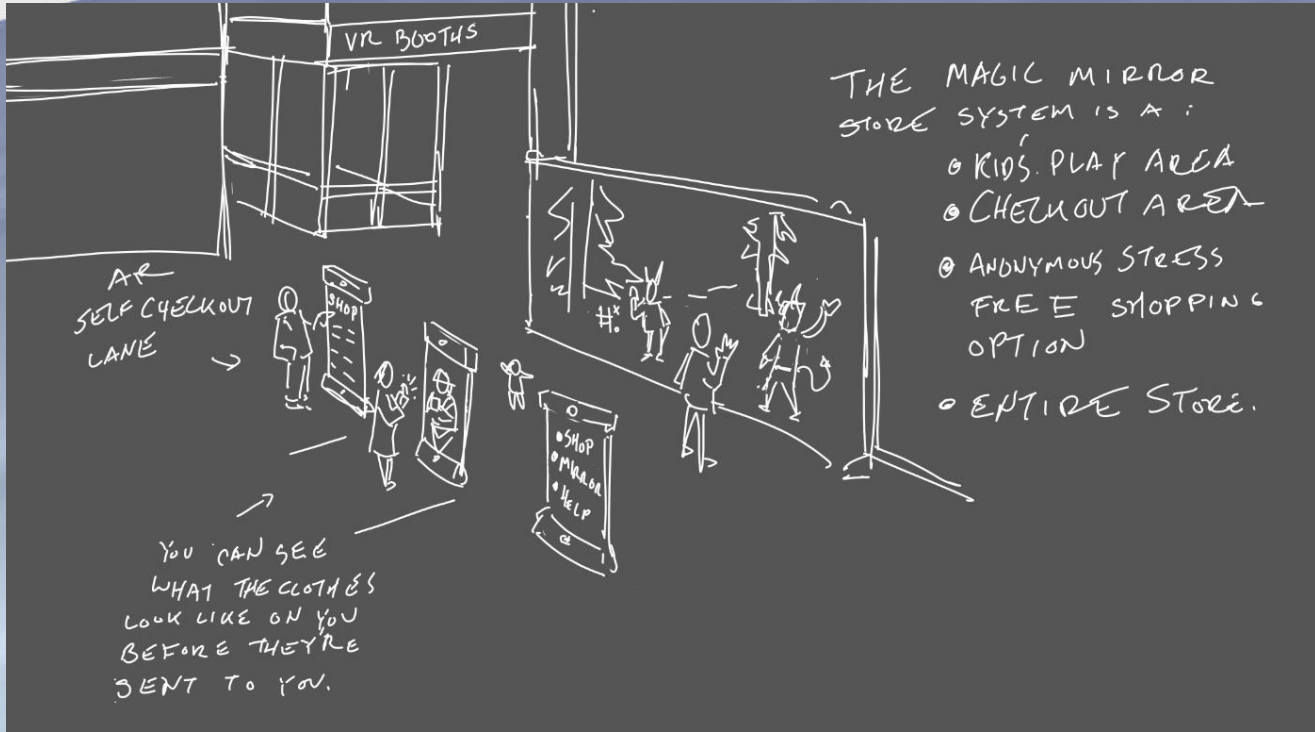

The image features a light gray background with three horizontal, overlapping brushstrokes in shades of purple and blue. The top stroke is a deep blue, the middle is a medium purple, and the bottom is a lighter, vibrant purple. A white rectangular frame is centered over the brushstrokes, containing the text "BIG DADDIES" in a bold, white, sans-serif font.

BIG DADDIES

**A DIFFERENT KIND OF
VIRTUAL SHOPPING
EXPERIENCE**

RESEARCH FINDINGS

VIRTUAL SPACE

PHYSICAL SPACE

CLOTHING MODELS

Store Furnishings:

Boyish

Ecoalf

The Big Favorite

THE MAGIC MIRROR
STORE SYSTEM IS A :

- KIDS PLAY AREA
- CHECKOUT AREA
- ANONYMOUS STRESS FREE SHOPPING OPTION
- ENTIRE STORE.