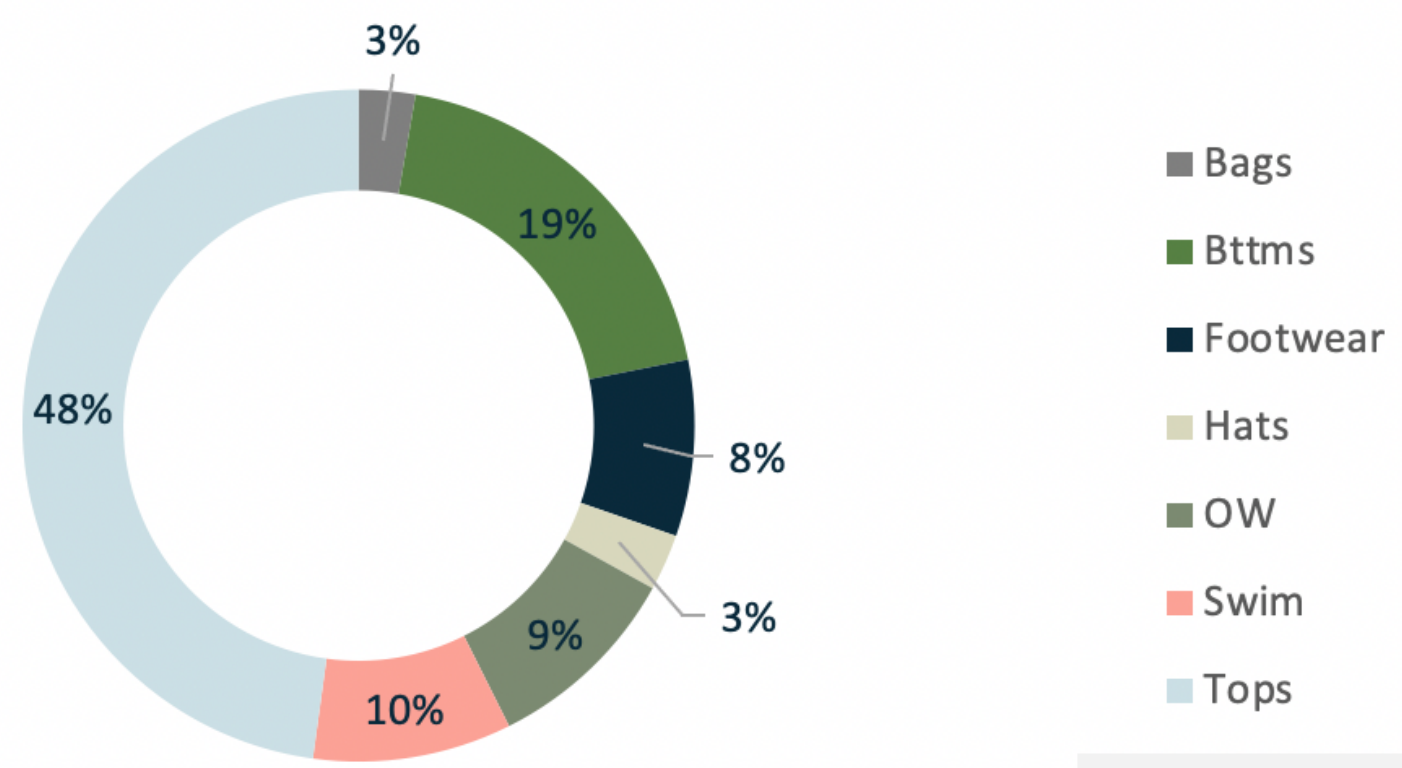

**48% Tops
29% Bttms
Of Total SKUs**

Tenalp OTB - Wholesale, Retail, and IMU Summary				
Category	Wholesale $	Retail $	IMU $	IMU %
Tops	$ 198,264	$ 413,248	$ 214,984	40%
OW	$ 105,600	$ 219,912	$ 114,312	21%
Bttms	$ 96,800	$ 202,224	$ 105,424	20%
Footwear	$ 37,440	$ 77,922	$ 40,482	7%
Swim	$ 37,840	$ 78,320	$ 40,480	7%
Bags	$ 18,000	$ 37,500	$ 19,500	4%
Hats	$ 4,750	$ 10,000	$ 5,250	1%
Total	$ 498,694	$ 1,039,126	$ 540,432	100%

Nordstrom OTB– Tenalp Assortment Breakdown
By Units

Total Units 9,200

**40% Tops
Highest IMU
Dollars**