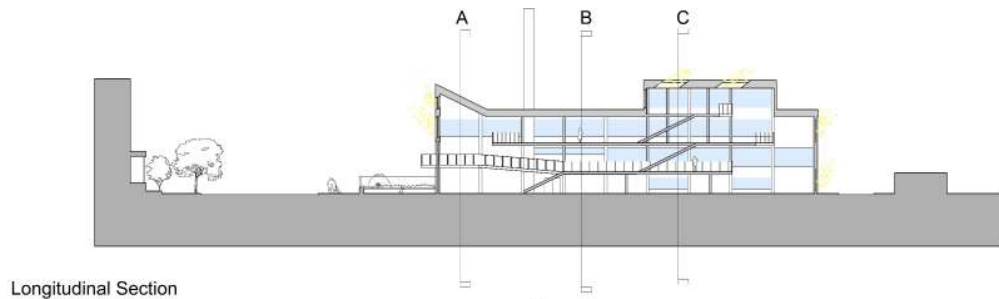

Joshua

Mino

Intern Architect

786.420.7337

jam935@drexel.edu

Farimount Ave. Community Center - Photorealistic renderings made using Rhino 6, Vray, and Photoshop Arch. Representation 4

Longitudinal Section

Transverse Sections

Samuel Powel School - Longitudinal and transverse sections made with AutoCad and Photoshop Studio 6