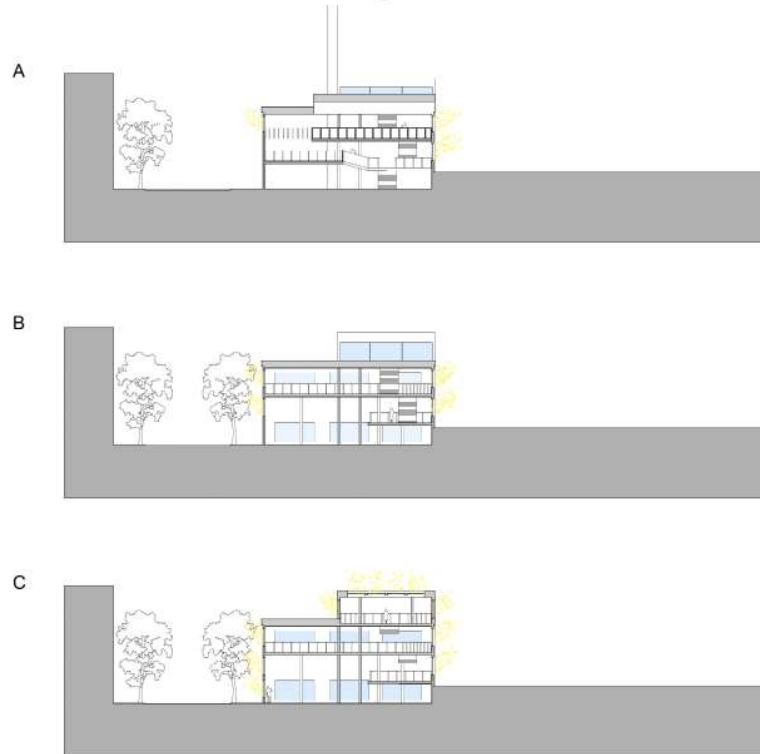

Joshua

Mino

Intern Architect

786.420.7337

jam935@drexel.edu

Farimount Ave. Community Center - Photorealistic renderings made using Rhino 6, Vray, and Photoshop Arch. Representation 4

Longitudinal Section

Transverse Sections

Samuel Powel School - Longitudinal and transverse sections made with AutoCad and Photoshop Studio 6