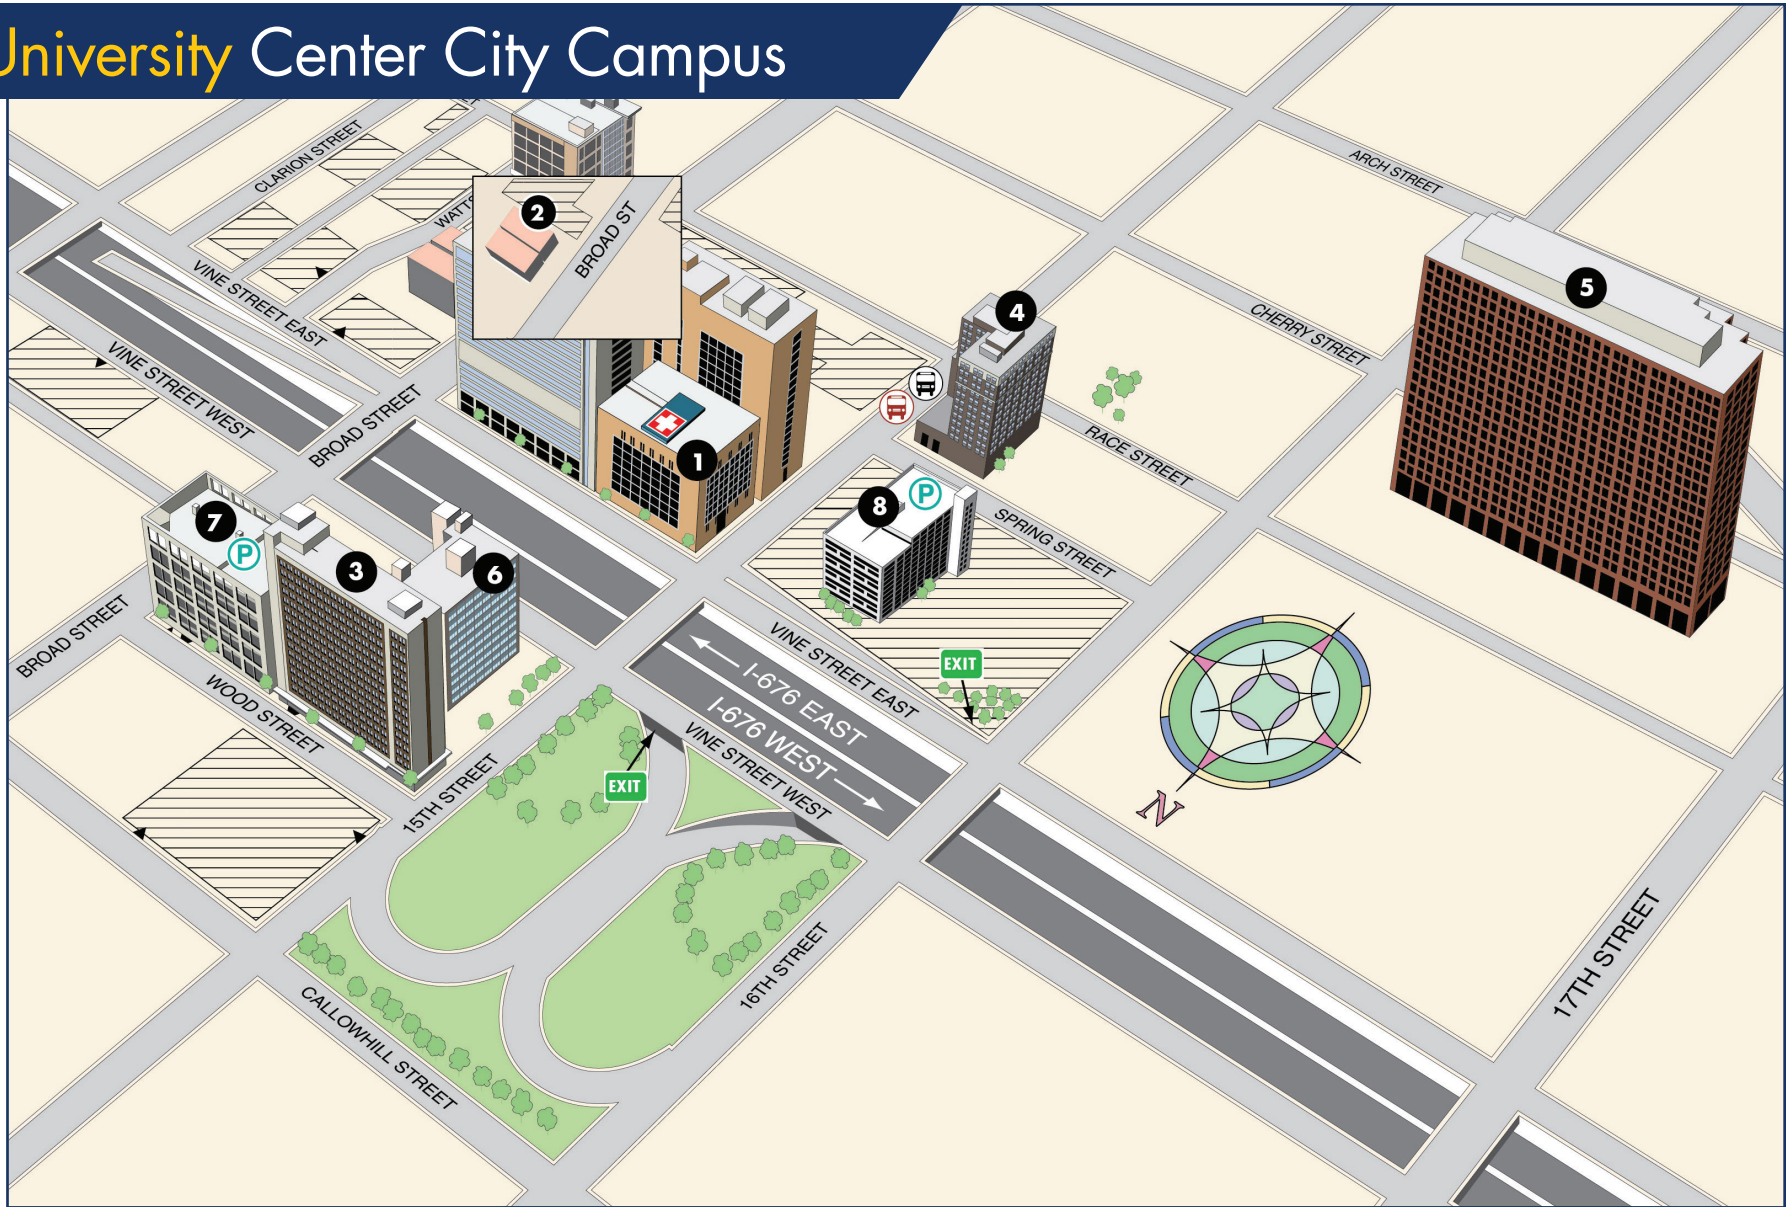

Drexel University Center City Campus

- | | |
|------------------------------|--------------------------------|
| Bellet Building..... 4 | Stiles Hall 3 |
| New College Building 1 | Three Parkway Building 5 |
| Park Center City..... 7 | 219 N. Broad Street 2 |
| Philadelphia Gateway | 1427-1435 Vine Street 6 |
| Parking Garage 8 | |

245 North 15th Street
 Philadelphia, PA 19102
 drexel.edu