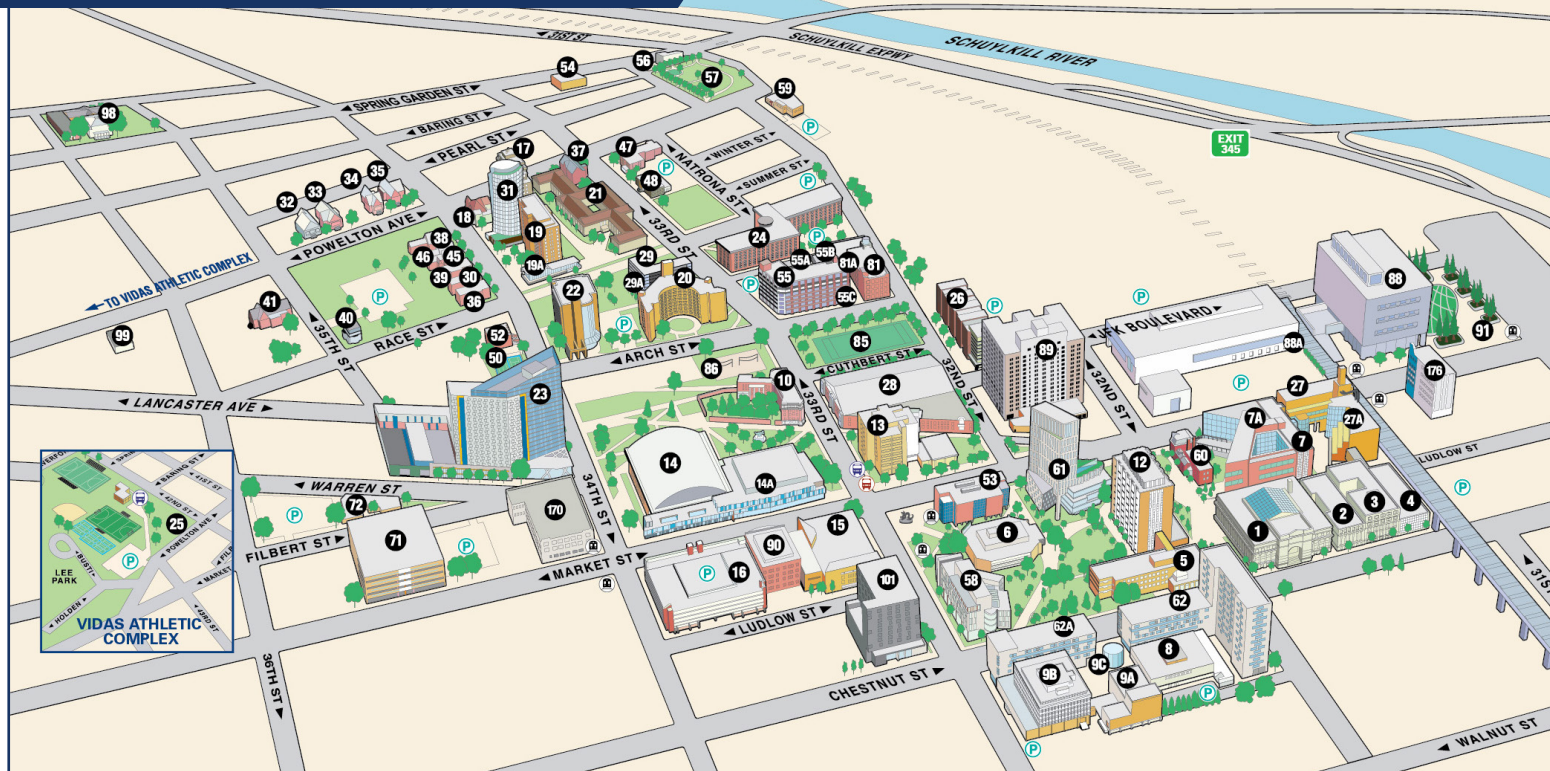

Main Building	1
Mandell Theater	9A
Nesbitt Hall	13
<i>Dornsife School of Public Health</i>	
Northside Dining Terrace	19A
Papadakis Integrated Sciences Building	58
Parking Garage	16
Pearlstein Business Learning Center	53
<i>Close School of Entrepreneurship</i>	
Peck Alumni Center	60
Perelman Center for Jewish Life	52
PSA Building	47
Randell Hall	2
Residence Halls	
Calhoun Hall	20
Caneris Hall	26
Kelly Hall	19
Millennium Hall	31
Myers Hall	21
North Hall	24
Race Hall	29
Towers Hall	22
Van Rensselaer Hall	17
Ross Commons	18
Rush Building	10
<i>College of Computing & Informatics</i>	
Sorority Houses	
Alpha Sigma Alpha	39
Delta Phi Epsilon	46
Delta Zeta	36
Phi Mu	33
Phi Sigma Sigma	33
Stratton Hall	5
The Study at University City (Hotel)	101
The Summit	23
University Crossings	89
URBN Center	71
<i>Westphal College of Media Arts & Design</i>	
URBN Center Annex	72
Vidas Athletic Complex	25
208 N. 35th Street	41
225 N. 32nd Street	59
400 N. 31st Street	56
3020 Market Street	176
3025 Market Street	88
<i>School of Education</i>	
3101 Market Street	88A
3201 Arch Street	81
3201 Arch Annex	81A
3210 Cherry Street	55B
3210 Spring Garden Street	54
3401 Market Street	170
3608 Powelton Avenue	99