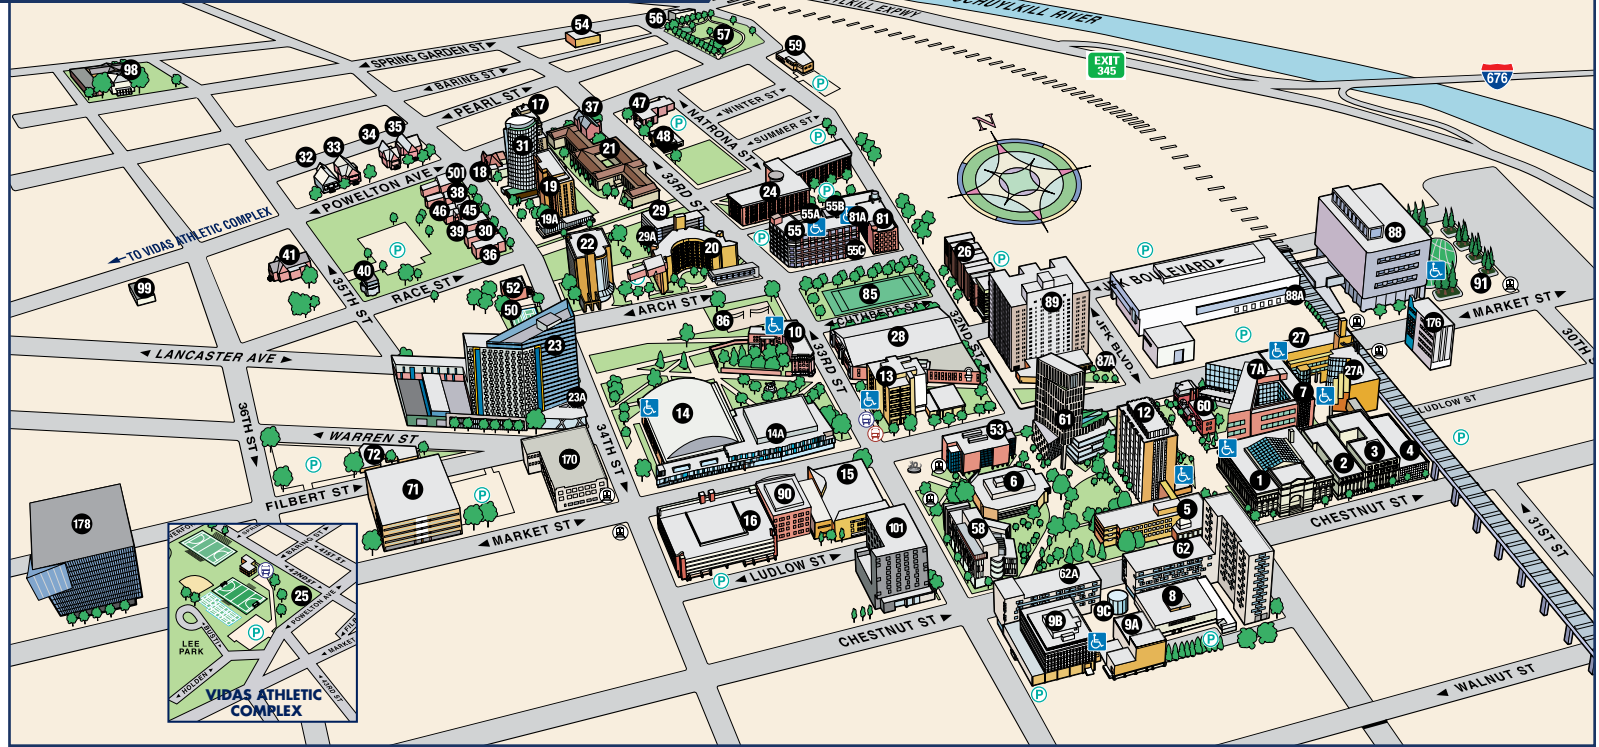

Academic Building	55
Alumni Engineering Labs	4
Armory, Arlen Specter US Squash Center, Army ROTC	28
Bossone Research Enterprise Center	7&7A
<i>School of Biomedical Engineering, Science and Health Systems</i>	
Buckley Green	86
Buckley Recreational Field	85
Buckley Tennis Courts	50
Center for Automation Technology	27A
Chestnut Square	62&62A
Creese Student Center	8
Curtis Hall	3
Daskalakis Athletic Center	14
Design Arts Annex	55A
Disque Hall	12
Dornsife Center for Neighborhood Partnerships	98
Drexel Park	57
Drexel Square	91
Drexel Police Station	55C
Drexel Recreation Center	14A
Drexel Smart House	40
<i>Fraternity Houses</i>	
Alpha Chi Rho	30
Alpha Epsilon Pi	30
Alpha Pi Lambda	37
Delta Sigma Phi	45
Lambda Chi Alpha	35
Pi Kappa Alpha	39
Pi Kappa Phi	34
Sigma Alpha Mu	501
Sigma Phi Epsilon	36
Tau Kappa Epsilon	32
Theta Chi	38
Gateway Garden	87A
General Services Building	16
Hagerty Library	15
Handschumacher Dining Center	9C
Kline Law Building and Library	90
<i>Kline School of Law</i>	
Korman Center	6
Language and Communication Center	48
LeBow Engineering Center	27
<i>College of Engineering</i>	
LeBow Hall	61
<i>Goodwin College of Professional Studies LeBow College of Business</i>	
Library Learning Terrace	29A

Lincoln Plaza (3020 Market Street)	176
MacAlister Hall	9B
<i>College of Arts and Sciences Pennoni Honors College</i>	
Main Building (Admissions Visit Center)	1
Mandell Theater	9A
Nesbitt Hall	13
<i>Dornsife School of Public Health</i>	
Northside Dining Terrace	19A
Papadakis Integrated Sciences Building	58
Parking Garage	16
Pearlstein Business Learning Center	53
<i>Close School of Entrepreneurship</i>	
Peck Alumni Center	60
Perelman Center for Jewish Life	52
PSA Building	47
Randell Hall	2
<i>Residence Halls</i>	
Bentley Hall	20
Caneris Hall	26
Kelly Hall	19
Millennium Hall	31
Myers Hall	21

North Hall	24
Race Hall	29
Towers Hall	22
Van Rensselaer Hall	17
Ross Commons	18
Rush Building	10
<i>Sorority Houses</i>	
Alpha Sigma Alpha	39
Delta Phi Epsilon	46
Delta Zeta	36
Phi Sigma Sigma	33
Stratton Hall	5
The Study at University City (Hotel)	101
The Summit	23
University Crossings	89
Urban Eatery	23A
URBN Center	71
<i>Westphal College of Media Arts & Design</i>	
URBN Center Annex	72
Vidas Athletic Complex	25
208 N. 35th Street	41
225 N. 32nd Street	59

400 N. 31st Street	56
3025 Market Street (One Drexel Plaza)	88
3101 Market Street	88A
3201 Arch Street	81
3201 Arch Annex	81A
3210 Cherry Street	55B
3210 Spring Garden Street	54
3401 Market Street	170
<i>School of Education</i>	
3608 Powelton Avenue	99
3675 Market Street	178
<i>College of Computing & Informatics</i>	

3141 Chestnut Street, Philadelphia, PA 19104
DREXEL.EDU