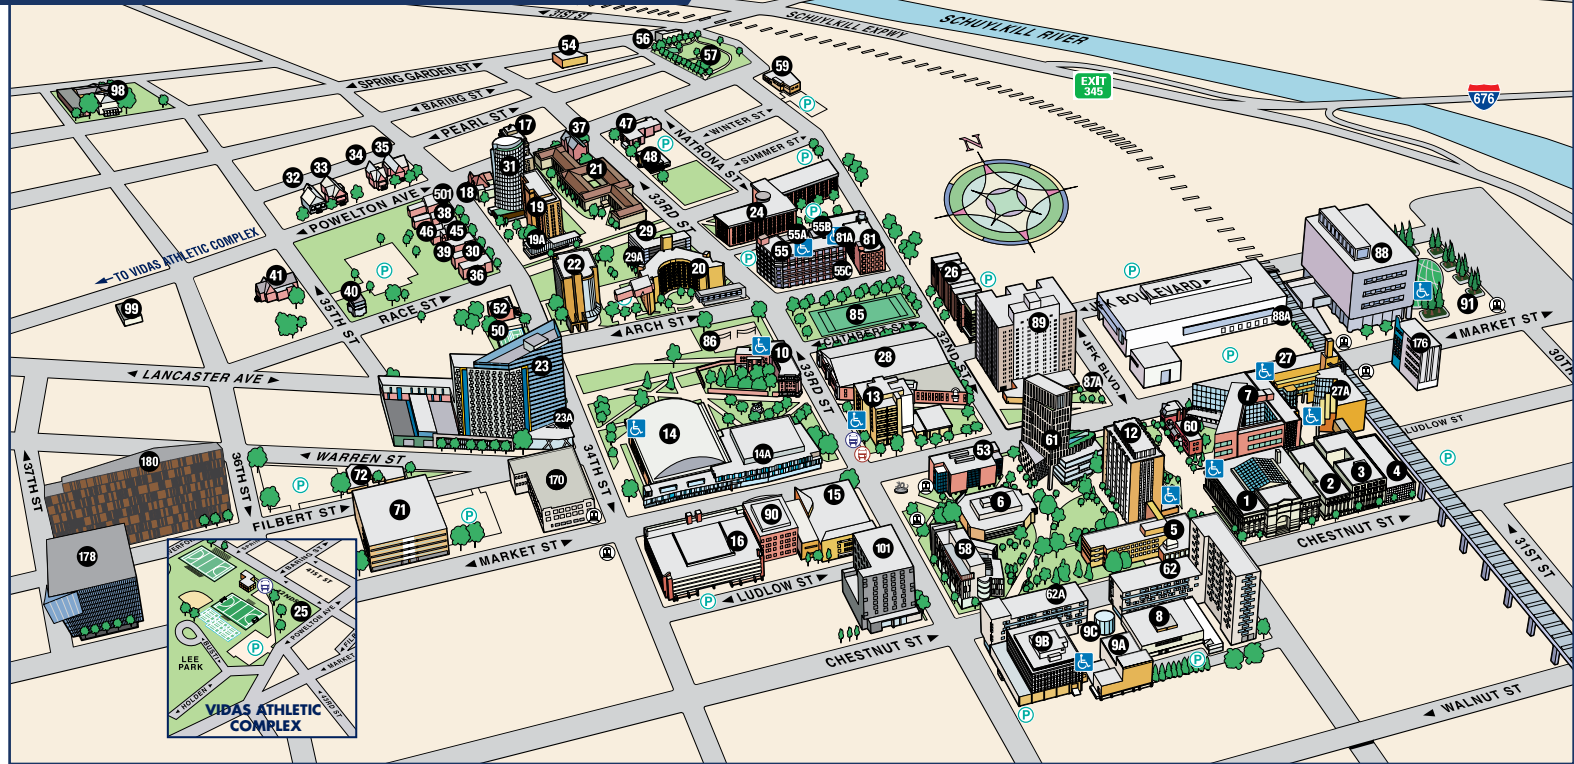

# Drexel University University City Campus

Parking Powelton/Spring Garden Shuttle   
 SEPTA Subway Dragon Shuttle

Academic Building . . . . .	55
Administrative Services Building . . . . .	59
Alumni Engineering Labs . . . . .	4
Armory, Arlen Specter US Squash Center, Army ROTC . . . . .	28
Bossone Research Enterprise Center . . . . .	7
<i>School of Biomedical Engineering, Science and Health Systems</i>	
Buckley Green . . . . .	86
Buckley Recreational Field . . . . .	85
Bulletin Building (One Drexel Plaza) . . . . .	88
Center for Automation Technology . . . . .	27A
Chestnut Square . . . . .	62&62A
Constantine N. Papadakis Integrated Sciences Building . . . . .	58
Curtis Hall . . . . .	3
Daskalakis Athletic Center . . . . .	14
Design Arts Annex . . . . .	55A
Disque Hall . . . . .	12
Dornsife Center for Neighborhood Partnerships . . . . .	98
Drexel Park . . . . .	57
Drexel Police Station . . . . .	55C
Drexel Recreation Center . . . . .	14A
Drexel Smart House . . . . .	40
Drexel Square . . . . .	91

Korman Center . . . . .	6
Language and Communication Center . . . . .	48
LeBow Engineering Center . . . . .	27
<i>College of Engineering</i>	
Library Learning Terrace . . . . .	29A
Lincoln Plaza (3020 Market Street) . . . . .	176
Lindy Center for Civic Engagement . . . . .	81A
MacAlister Hall . . . . .	9B
<i>College of Arts and Sciences</i>	
Main Building (Admissions Visit Center) . . . . .	1
Mandell Theater . . . . .	9A
Nesbitt Hall . . . . .	13
<i>Dornsife School of Public Health</i>	
Northside Dining Terrace . . . . .	19A
Parking Garage . . . . .	16
Paul Peck Alumni Center . . . . .	60
Pearlstein Business Learning Center . . . . .	53
<i>Charles D. Close School of Entrepreneurship</i>	
PSA Building . . . . .	47
Randell Hall . . . . .	2
Raymond G. Perelman Center for Jewish Life . . . . .	52