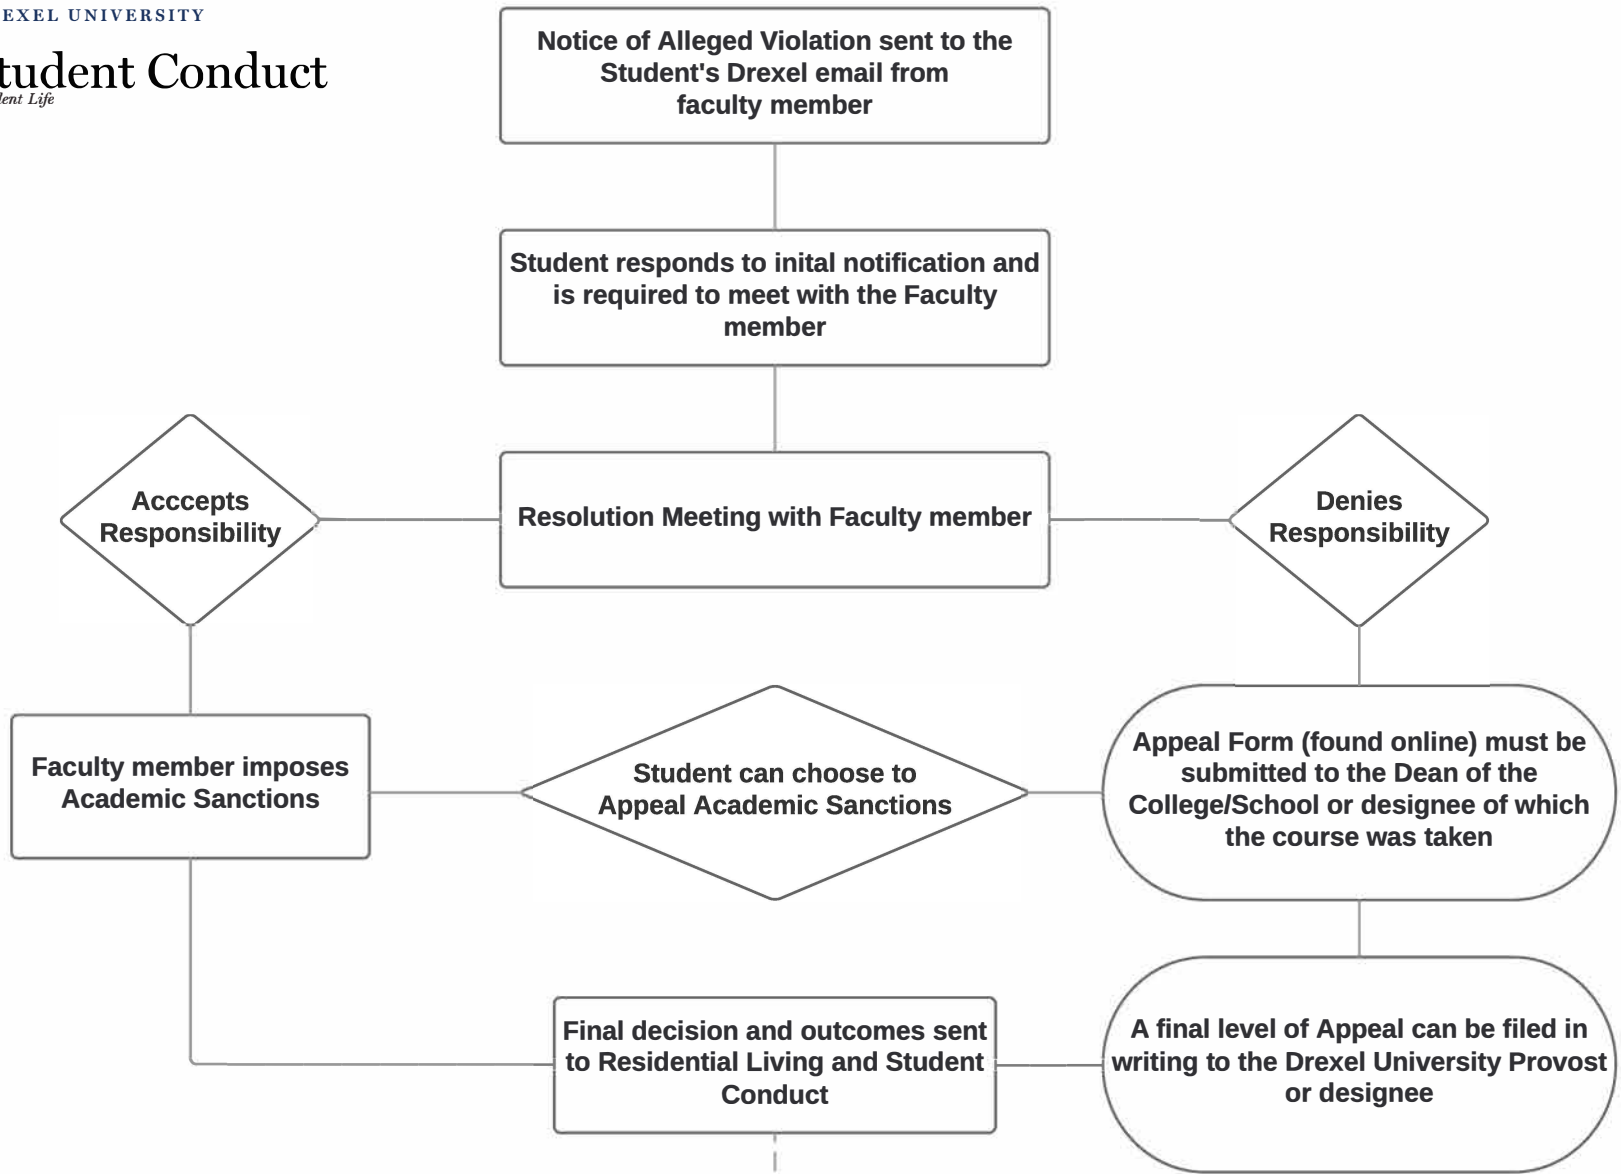

DREXEL UNIVERSITY

Student Conduct

Student Life

Second and subsequent alleged violations of the Academic Integrity policy follows the general Student Conduct Process. In those cases, Academic Sanctions can be appealed through the Appeal Process detailed on this flowchart, and Conduct Sanctions can be appealed following the general Student Conduct Process.