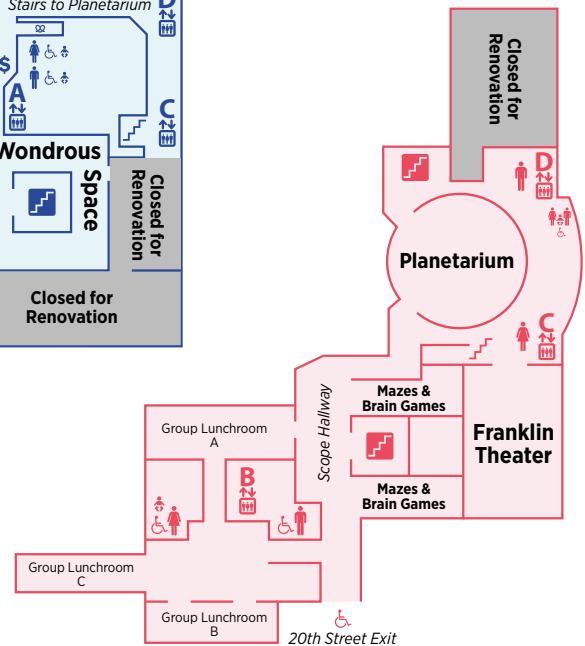

# KICK-OFF EVENT MAP AND GUIDE

**Pendulum Stairs**  
Floors 1-3

**A** Floors 2-3 Only

**B** **Gold Elevators**  
Access all Floors

**C** Floors 1-2 Only

**D** Floors 1-2 Only

- Accessible
- Ticketing
- ATM
- Information
- Membership
- Family Restroom
- Restrooms
- Parking
- First Aid

**FLOOR 3**

Special Exhibition  
ENTER ON FLOOR 2 RAMP

**FLOOR 2**

Special Exhibition  
ENTER ON FLOOR 2 RAMP

**FLOOR 1**

### PHOTO BOOTH

Capture your first moments as a Drexel Dragon in the Photo Booth on Floor 2!

## FIRST BASH

Monday, September 16

9 p.m. — 1 a.m.

Lancaster Walk