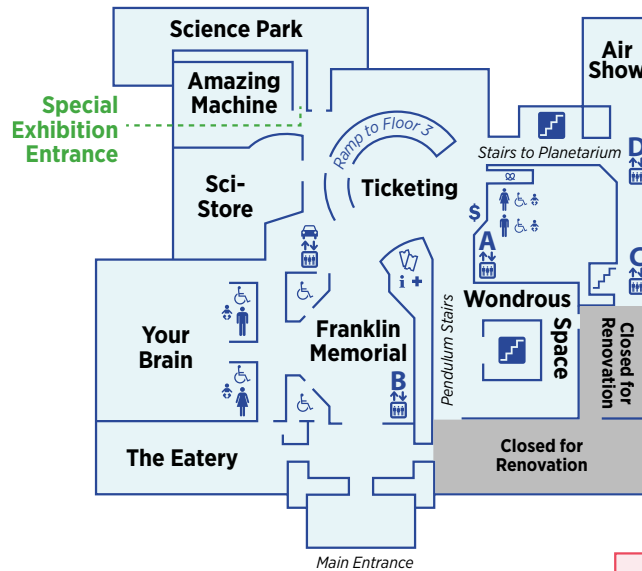

# KICK-OFF EVENT MAP AND GUIDE

**Pendulum Stairs**  
Floors 1-3

**A** Floors 2-3 Only

**B** **Gold Elevators**  
Access all Floors

**C** Floors 1-2 Only

**D** Floors 1-2 Only

- Accessible
- Ticketing
- ATM
- Information
- Membership
- Family Restroom
- Restrooms
- Parking
- First Aid

**FLOOR 3**

Special Exhibition  
ENTER ON FLOOR 2 RAMP

**FLOOR 2**

Special Exhibition  
ENTER ON FLOOR 2 RAMP

**FLOOR 1**

### PHOTO BOOTH

Capture your first moments as a Drexel Dragon in the Photo Booth on Floor 2!

## FIRST BASH

Monday, September 16

9 p.m. — 1 a.m.

Lancaster Walk