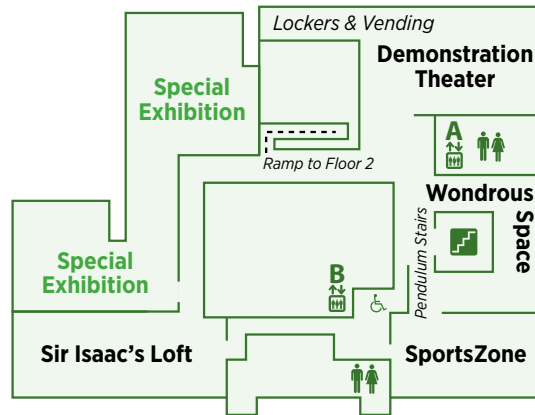

# KICK-OFF EVENT MAP AND GUIDE

**Pendulum Stairs**  
Floors 1-3

**A** Floors 2-3 Only

**B** **Gold Elevators**  
Access all Floors

**C** Floors 1-2 Only

**D** Floors 1-2 Only

- Accessible
- Ticketing
- ATM
- Information
- Membership
- Family Restroom
- Restrooms
- Parking
- First Aid

**FLOOR 3**

Special Exhibition  
ENTER ON FLOOR 2 RAMP

**FLOOR 2**

Special Exhibition  
ENTER ON FLOOR 2 RAMP

**FLOOR 1**

### PHOTO BOOTH

Capture your first moments as a Drexel Dragon in the Photo Booth on Floor 2!

## FIRST BASH

Monday, September 16

9 p.m. — 1 a.m.

Lancaster Walk