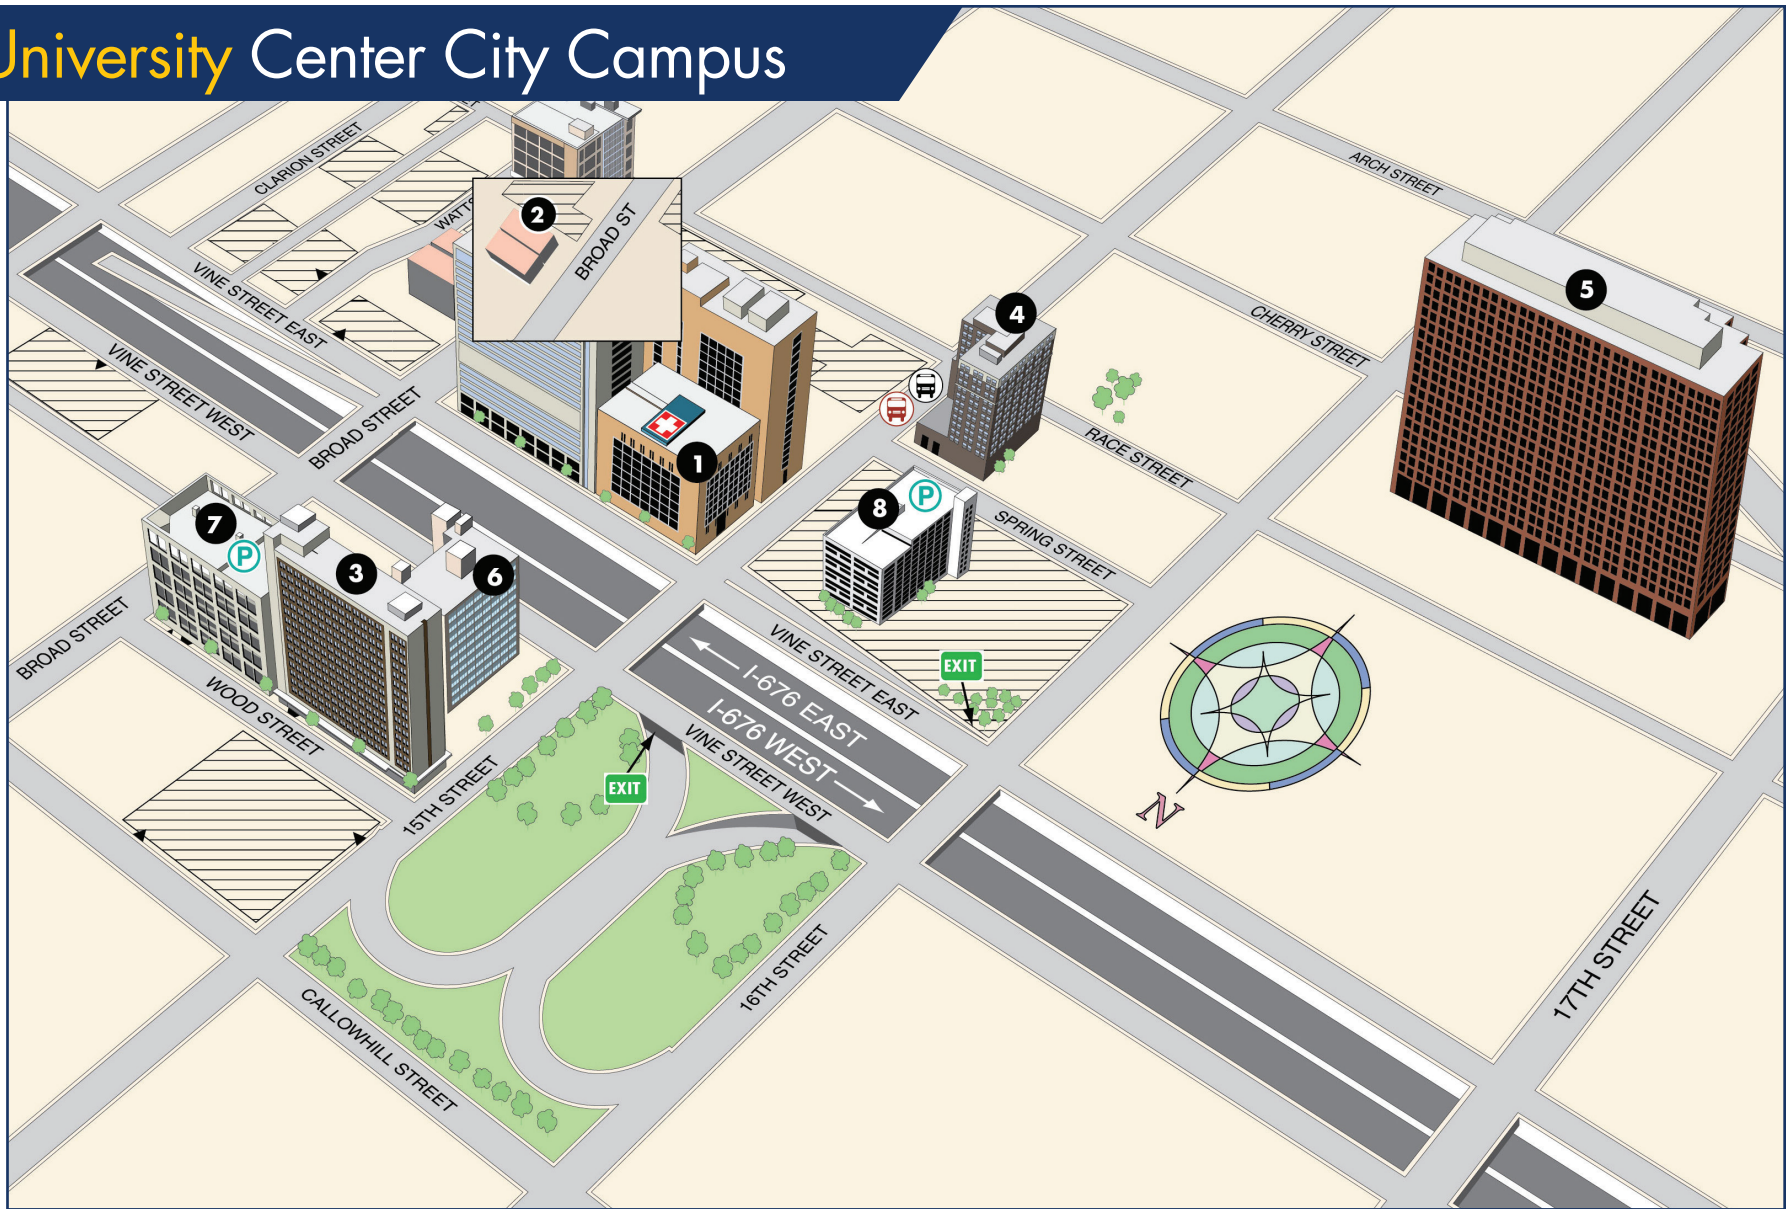

Drexel University Center City Campus

- | | |
|------------------------------|--------------------------------|
| Bellet Building..... 4 | Stiles Hall 3 |
| New College Building 1 | Three Parkway Building 5 |
| Park Center City..... 7 | 219 N. Broad Street 2 |
| Philadelphia Gateway | 1427-1435 Vine Street 6 |
| Parking Garage 8 | |

245 North 15th Street
Philadelphia, PA 19102
drexel.edu